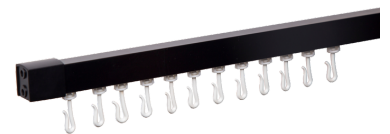

SCT_1200MM_Designer - DESIGNER BLACK 1200MM MICRO SHOWER STRAIGHT CURTAIN TRACK
SCT_2000MM_Designer - DESIGNER BLACK 2000MM MICRO SHOWER STRAIGHT CURTAIN TRACK